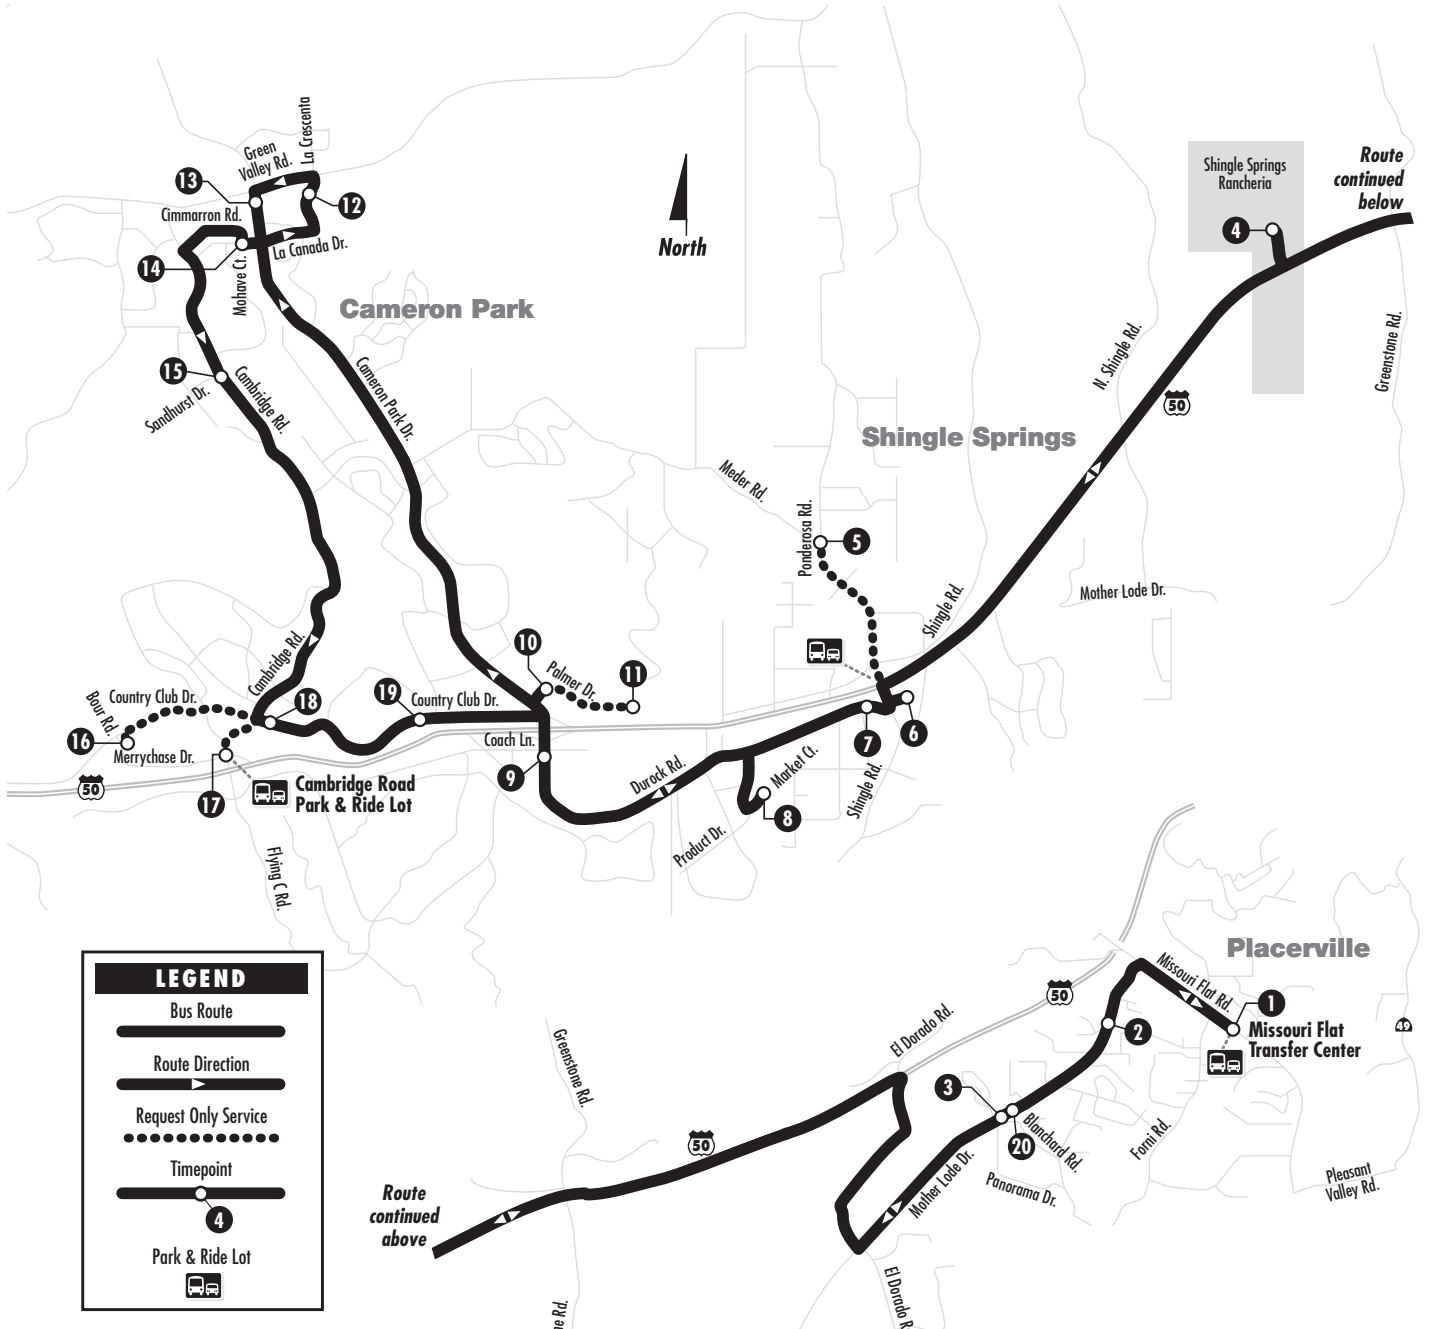

# CAMERON PARK

FROM: Missouri Flat Transfer Center TO: Missouri Flat Transfer Center

CP

Monday through Friday

- |   |  |
|---|--|
| 1 Missouri Flat Transfer Center         | 11 Marshall Medical, Cameron Park        |
| 2 Eskaton Lincoln Manor                 | 12 La Crescenta Dr. and Green Valley Rd. |
| 3 Mother Lode Dr. and Blanchard Rd.     | 13 Cameron Park Dr. and Green Valley Rd. |
| 4 Red Hawk Casino                       | 14 Cimmarron Rd. and La Canada           |
| 5 Ponderosa High School                 | 15 Cambridge Rd. and Sandhurst Dr.       |
| 6 Mother Lode Dr. and South Shingle Rd. | 16 Cameron Park Library/Community Center |
| 7 Durock Center (Westbound)             | 17 Cambridge Rd. Park and Ride           |
| 8 Market Court                          | 18 Country Club Dr. and Cambridge Rd.    |
| 9 Safeway (Cameron Park Place)          | 19 Country Club Dr. and Garden Circle    |
| 10 Bel Air (Goldorado Center)           | 20 Mother Lode Dr. and Blanchard Rd.     |