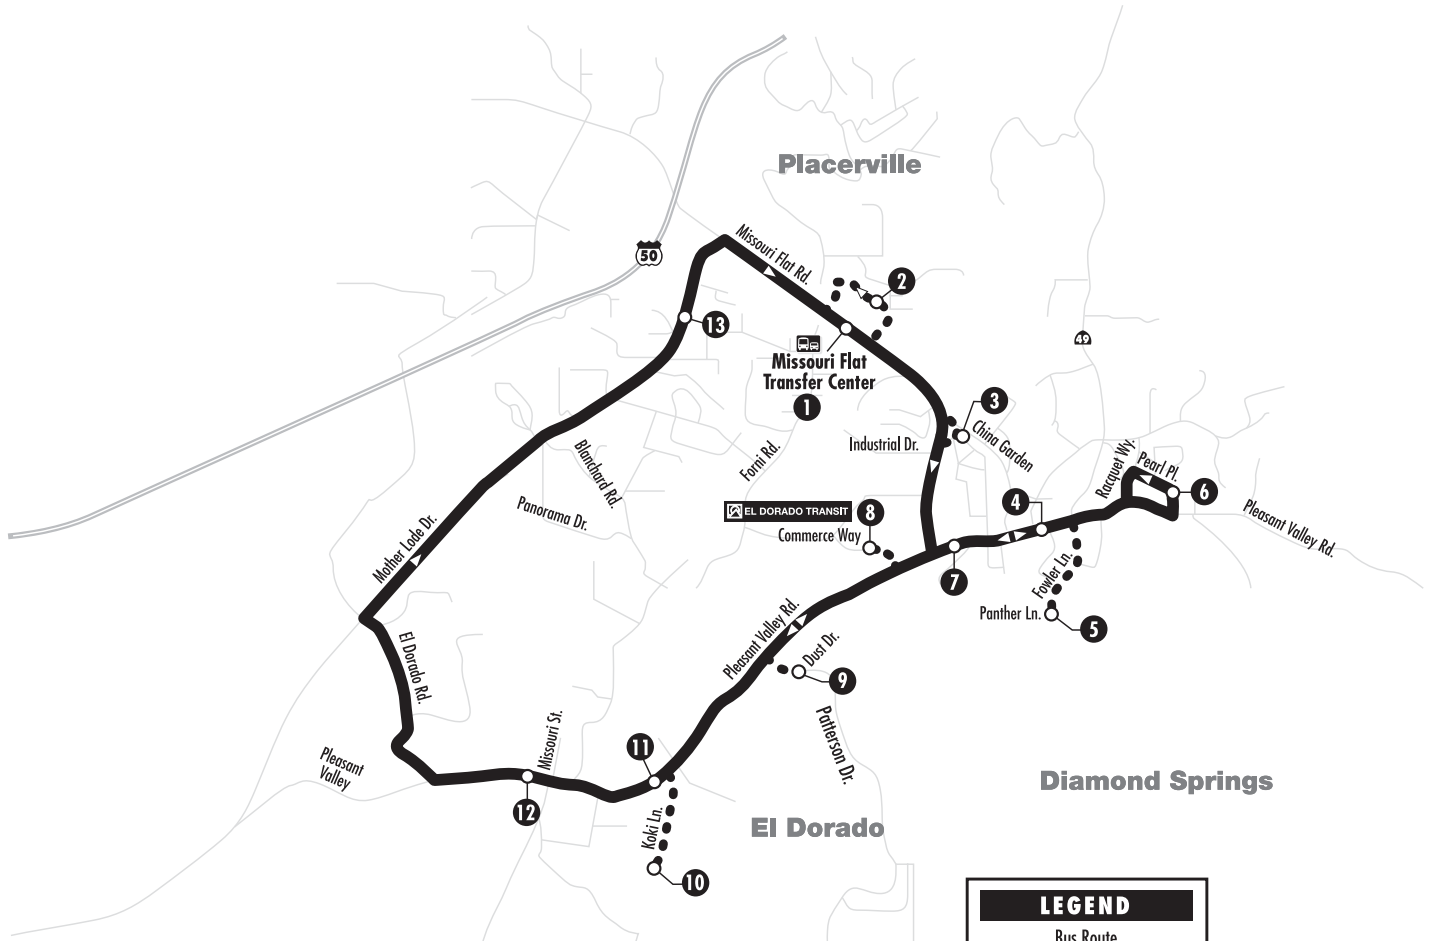

DIAMOND SPRINGS

FROM: Missouri Flat Transfer Center TO: Missouri Flat Transfer Center

Monday through Saturday

- 1 Missouri Flat Transfer Center
- 2 Golden Center Court (Building #1)
- 3 Diamond Springs Mobile Home Park
- 4 Pleasant Valley Rd. and Diamond Meadows Way
- 5 Panther Lane
- 6 Pearl Place and Courtside Dr.
- 7 Independence High School
- 8 El Dorado Transit Offices
- 9 Lake Oaks Drive and Patterson Dr.
- 10 Union Mine High School Circle
- 11 Pleasant Valley Road and Oro Lane
- 12 Pleasant Valley Road and Church St.
- 13 Eskaton Lincoln Manor

LEGEND

- Bus Route
- Route Direction
- Request Only Service
- Timepoint
- Park & Ride Lot

EFFECTIVE 4/6/09