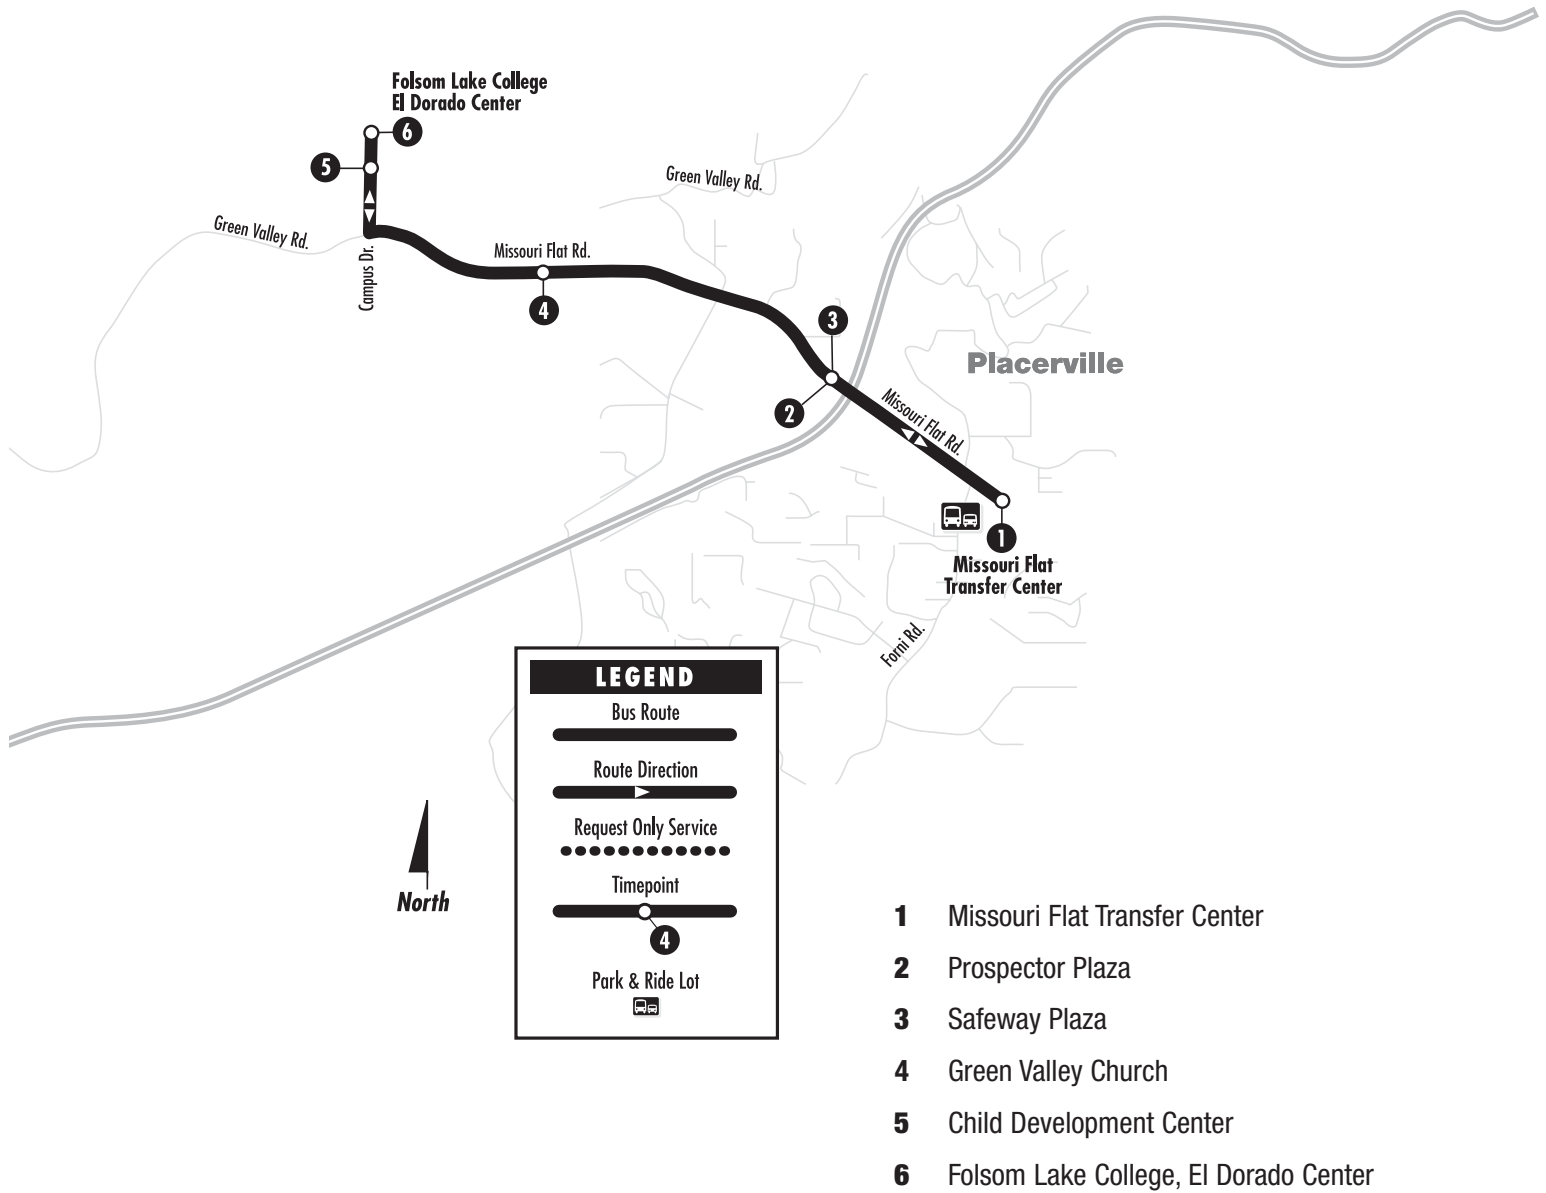

# FOLSOM LAKE COLLEGE - EL DORADO CENTER

FROM: Missouri Flat Transfer Center TO: Missouri Flat Transfer Center

Monday through Saturday

**EFFECTIVE 8/11/08**