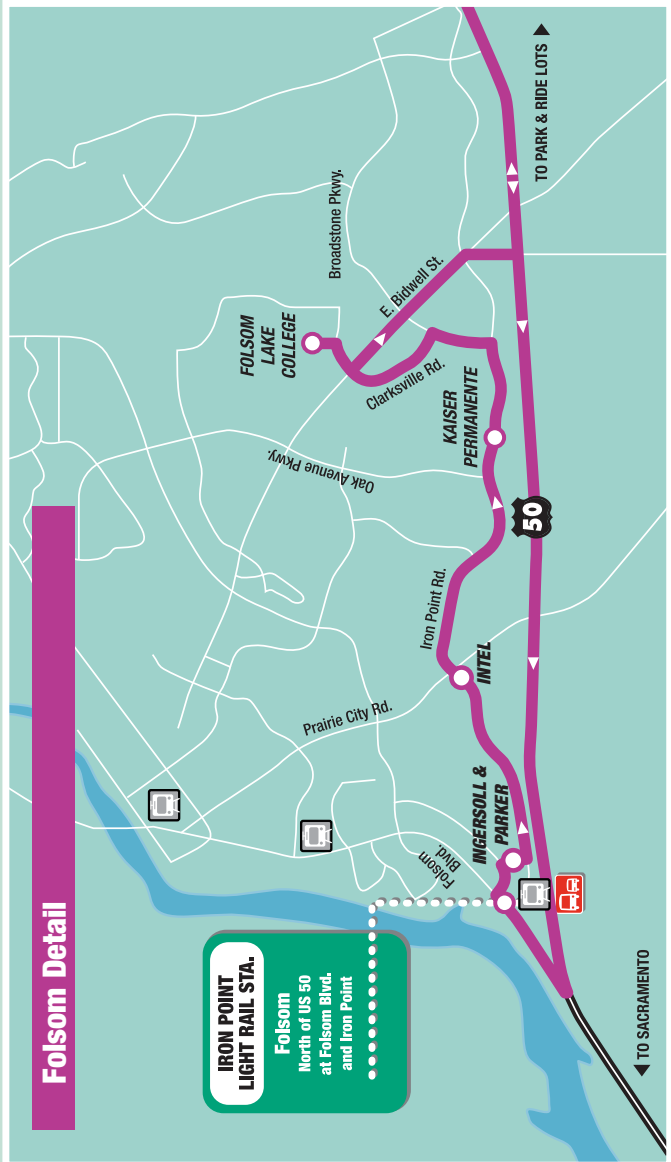

Folsom Detail

IRON POINT LIGHT RAIL STA.
 Folsom
 North of US 50
 at Folsom Blvd.
 and Iron Point

FOLSOM LAKE COLLEGE

INTEL

INGERSOLL & PARKER

KAISER PERMANENTE

TO PARK & RIDE LOTS

TO SACRAMENTO

NORTH

EL DORADO FAIRGROUNDS PARK & RIDE
 Placerville
 On Armory Drive
 off of Placerville Dr.
 behind the Fairgrounds

MISSOURI FLAT TRANSFER CENTER
 Placerville
 On Missouri Flat Road
 south of Form I Road
 next to Wal-Mart

EL DORADO HILLS PARK & RIDE
 El Dorado Hills
 From US 50
 south on Latrobe Road
 to White Rock Road
 and Post Street

PONDEROSA PARK & RIDE
 Shingle Springs
 North of US 50
 at Ponderosa Drive
 Enter off of
 Wild Chaparral

CAMBRIDGE PARK & RIDE
 Cameron Park
 On Cambridge
 north side of US 50

EL DORADO HILLS

CAMERON PARK

SHINGLE SPRINGS

RED HAWK CASINO

50

DIAMOND SPRINGS

EL DORADO