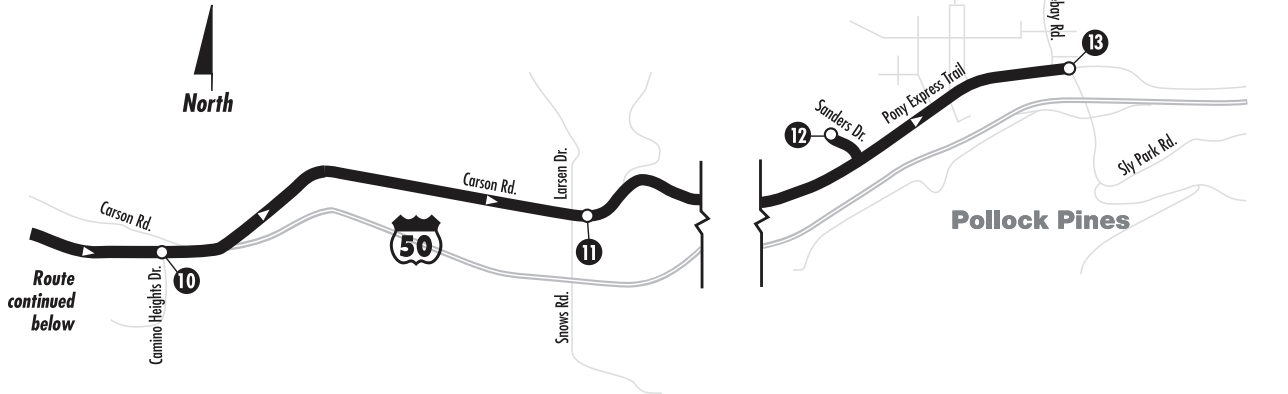

# POLLOCK PINES – EASTBOUND

FROM: Missouri Flat Transfer Center TO: Safeway Plaza (Pony Express Trail)

Monday through Friday

- 1 Missouri Flat Transfer Center
- 2 Forni Rd. and Lo-Hi Way
- 3 Human Services (Briw Rd.)
- 4 Placerville Library
- 5 Big 5 (Placerville Dr.)
- 6 Home Depot (Placerville Dr.)
- 7 Old Placerville City Hall
- 8 Placerville Station Transfer Center
- 9 Gold Country Inn
- 10 Camino Heights Drive and US 50
- 11 Camino Post Office
- 12 Pollock Pines Post Office
- 13 Safeway Plaza (Pony Express Trail)

LEGEND	
	Bus Route
	Route Direction
	Request Only Service
	Timepoint
	Park & Ride Lot

**EFFECTIVE 5/3/10**