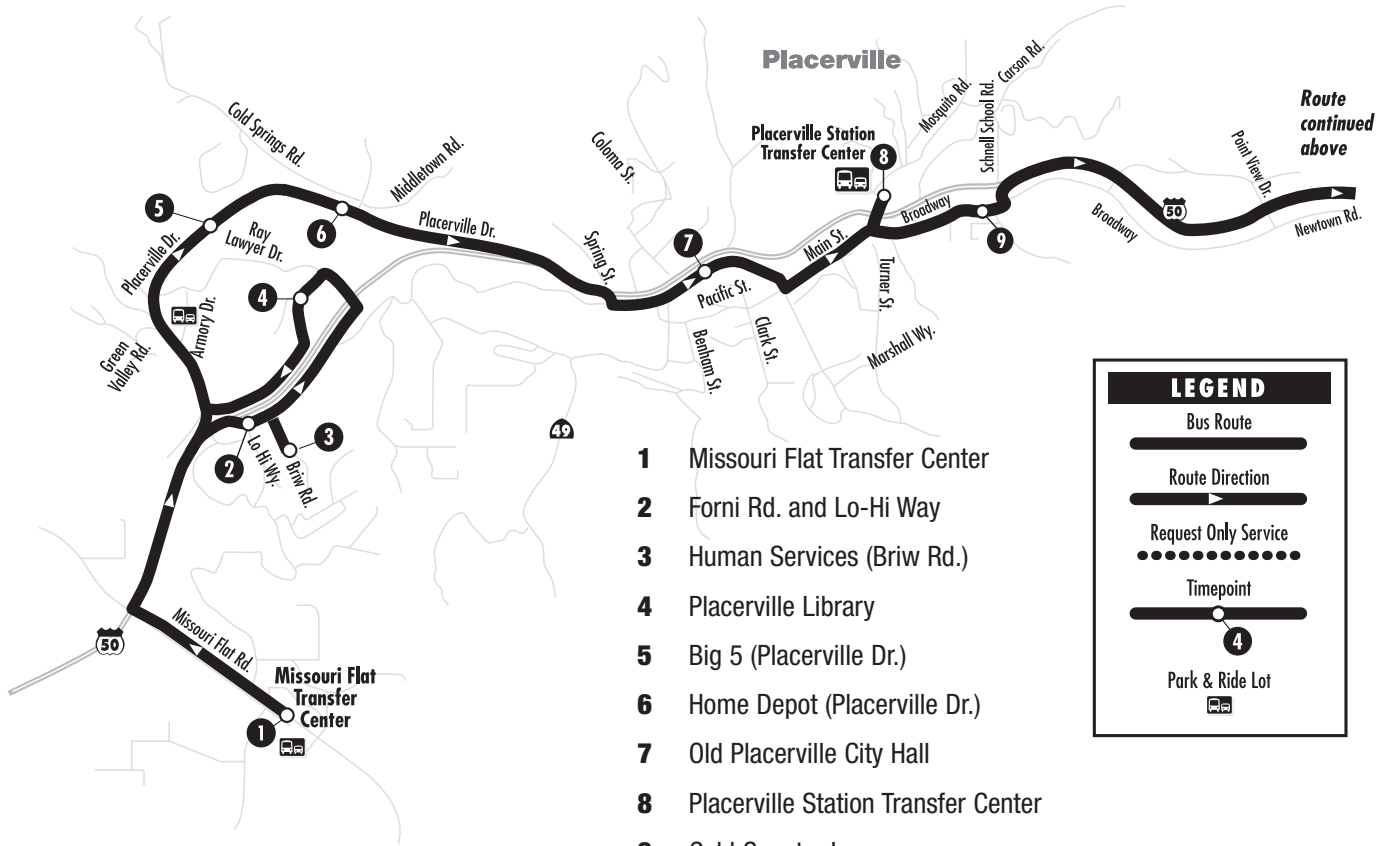

POLLOCK PINES – EASTBOUND

FROM: Missouri Flat Transfer Center TO: Safeway Plaza (Pony Express Trail)

Monday through Friday

- 1 Missouri Flat Transfer Center
- 2 Forni Rd. and Lo-Hi Way
- 3 Human Services (Briw Rd.)
- 4 Placerville Library
- 5 Big 5 (Placerville Dr.)
- 6 Home Depot (Placerville Dr.)
- 7 Old Placerville City Hall
- 8 Placerville Station Transfer Center
- 9 Gold Country Inn
- 10 Camino Heights Drive and US 50
- 11 Camino Post Office
- 12 Pollock Pines Post Office
- 13 Safeway Plaza (Pony Express Trail)

LEGEND

Bus Route

Route Direction

Request Only Service

Timepoint

Park & Ride Lot

EFFECTIVE 4/6/09