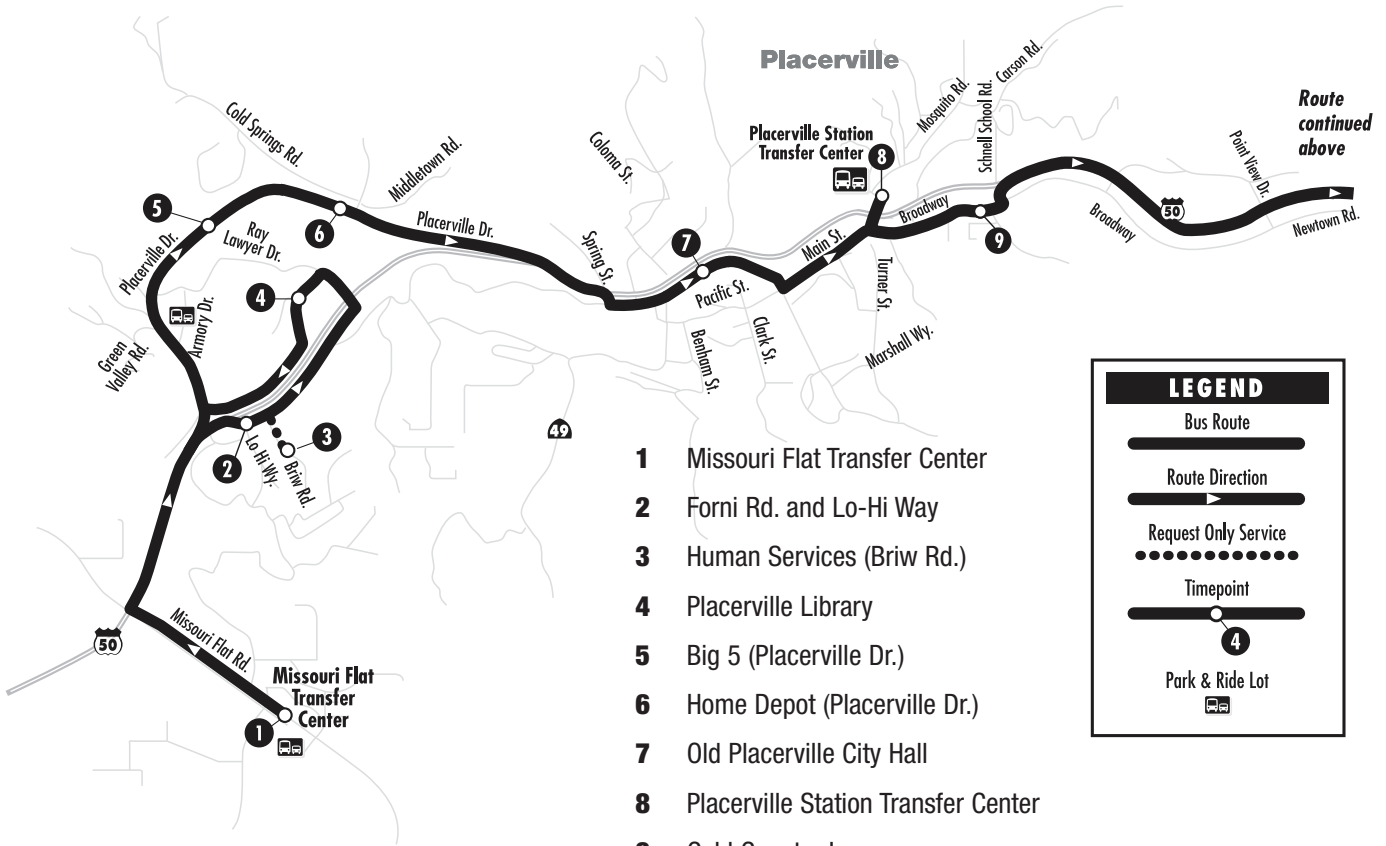

# POLLOCK PINES – EASTBOUND

FROM: Missouri Flat Transfer Center TO: Safeway Plaza (Pony Express Trail)

Monday through Friday

- 1 Missouri Flat Transfer Center
- 2 Forni Rd. and Lo-Hi Way
- 3 Human Services (Briw Rd.)
- 4 Placerville Library
- 5 Big 5 (Placerville Dr.)
- 6 Home Depot (Placerville Dr.)
- 7 Old Placerville City Hall
- 8 Placerville Station Transfer Center
- 9 Gold Country Inn
- 10 Camino Heights Drive and US 50
- 11 Camino Post Office
- 12 Pollock Pines Post Office
- 13 Safeway Plaza (Pony Express Trail)

LEGEND	
	Bus Route
	Route Direction
	Request Only Service
	Timepoint
	Park & Ride Lot

**EFFECTIVE 5/3/10**