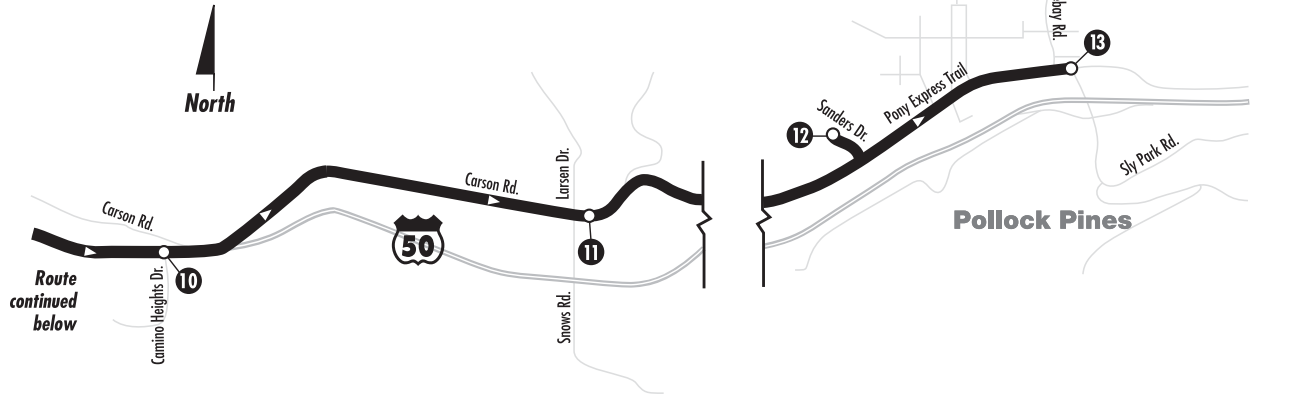

POLLOCK PINES – EASTBOUND

FROM: Missouri Flat Transfer Center TO: Safeway Plaza (Pony Express Trail)

Monday through Friday

- 1 Missouri Flat Transfer Center
- 2 Forni Rd. and Lo-Hi Way
- 3 Human Services (Briw Rd.)
- 4 Placerville Library
- 5 Big 5 (Placerville Dr.)
- 6 Home Depot (Placerville Dr.)
- 7 Old Placerville City Hall
- 8 Placerville Station Transfer Center
- 9 Gold Country Inn
- 10 Camino Heights Drive and US 50
- 11 Camino Post Office
- 12 Pollock Pines Post Office
- 13 Safeway Plaza (Pony Express Trail)

LEGEND

Bus Route

Route Direction

Request Only Service

Timepoint

Park & Ride Lot

EFFECTIVE 4/6/09