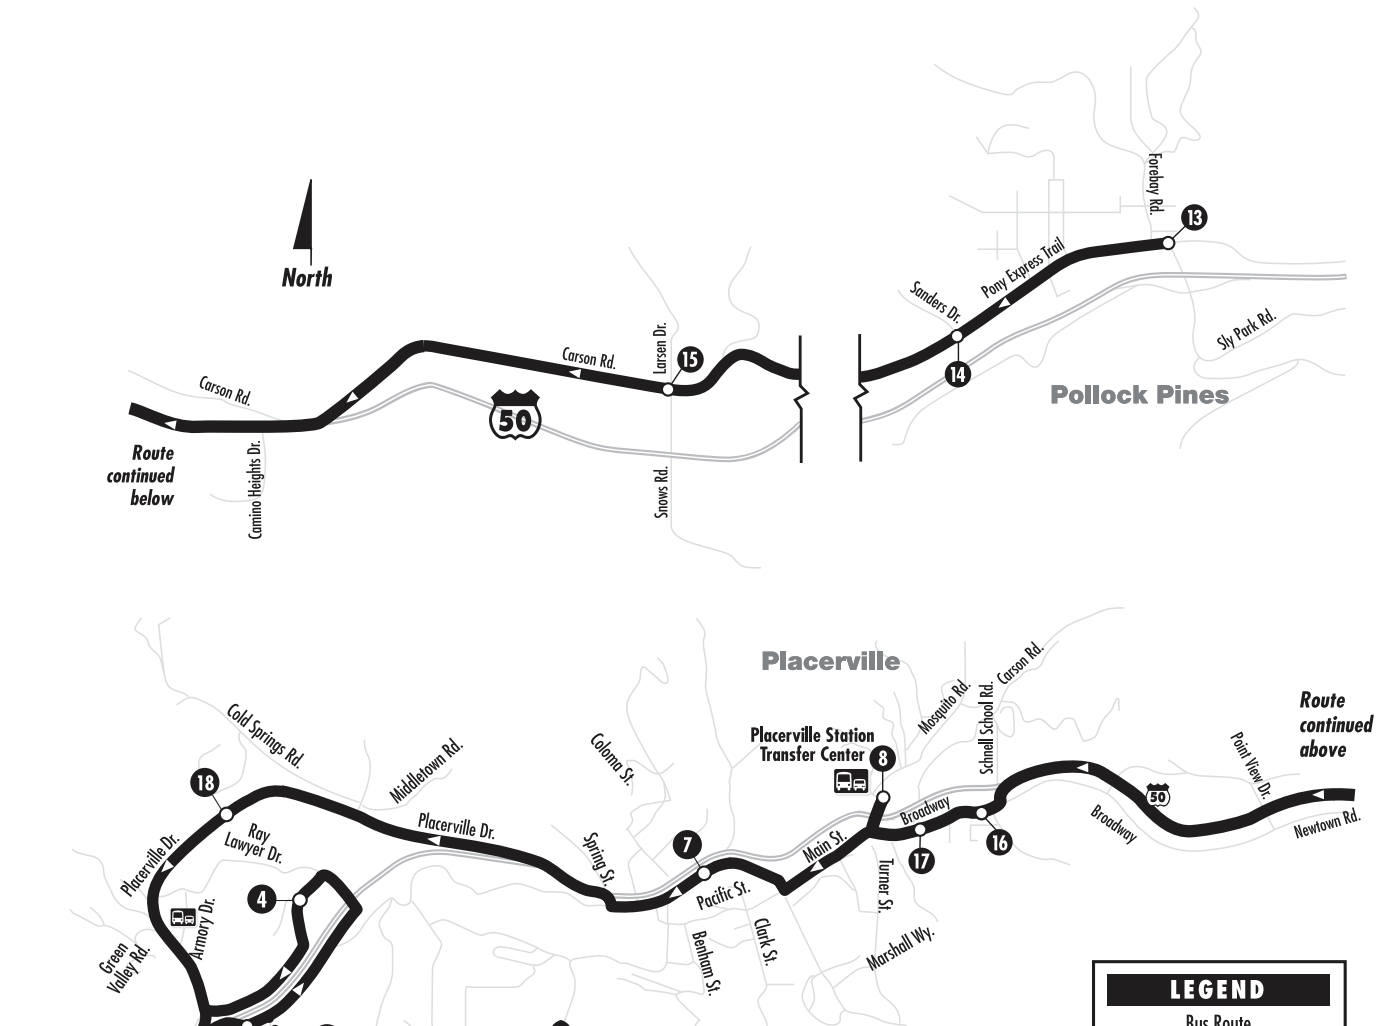

POLLOCK PINES – WESTBOUND

ROM: Safeway Plaza (Pony Express Trail) TO: Missouri Flat Transfer Center

Monday through Friday

- 13 Safeway Plaza (Pony Express Trail)
- 14 Pony Express Trail and Sanders Drive
- 15 Carson Road and Larsen Drive
- 16 Broadway and Schnell School Road
- 17 Broadway and Carson Road
- 8 Placerville Station Transfer Center
- 7 Old Placerville City Hall
- 18 Regal Theaters
- 2 Forni Rd. and Lo-Hi Way
- 3 Human Services (Briw Rd.)
- 4 Placerville Library
- 1 Missouri Flat Transfer Center

LEGEND

- Bus Route
- Route Direction
- Request Only Service
- Timepoint
- Park & Ride Lot

EFFECTIVE 5/3/10