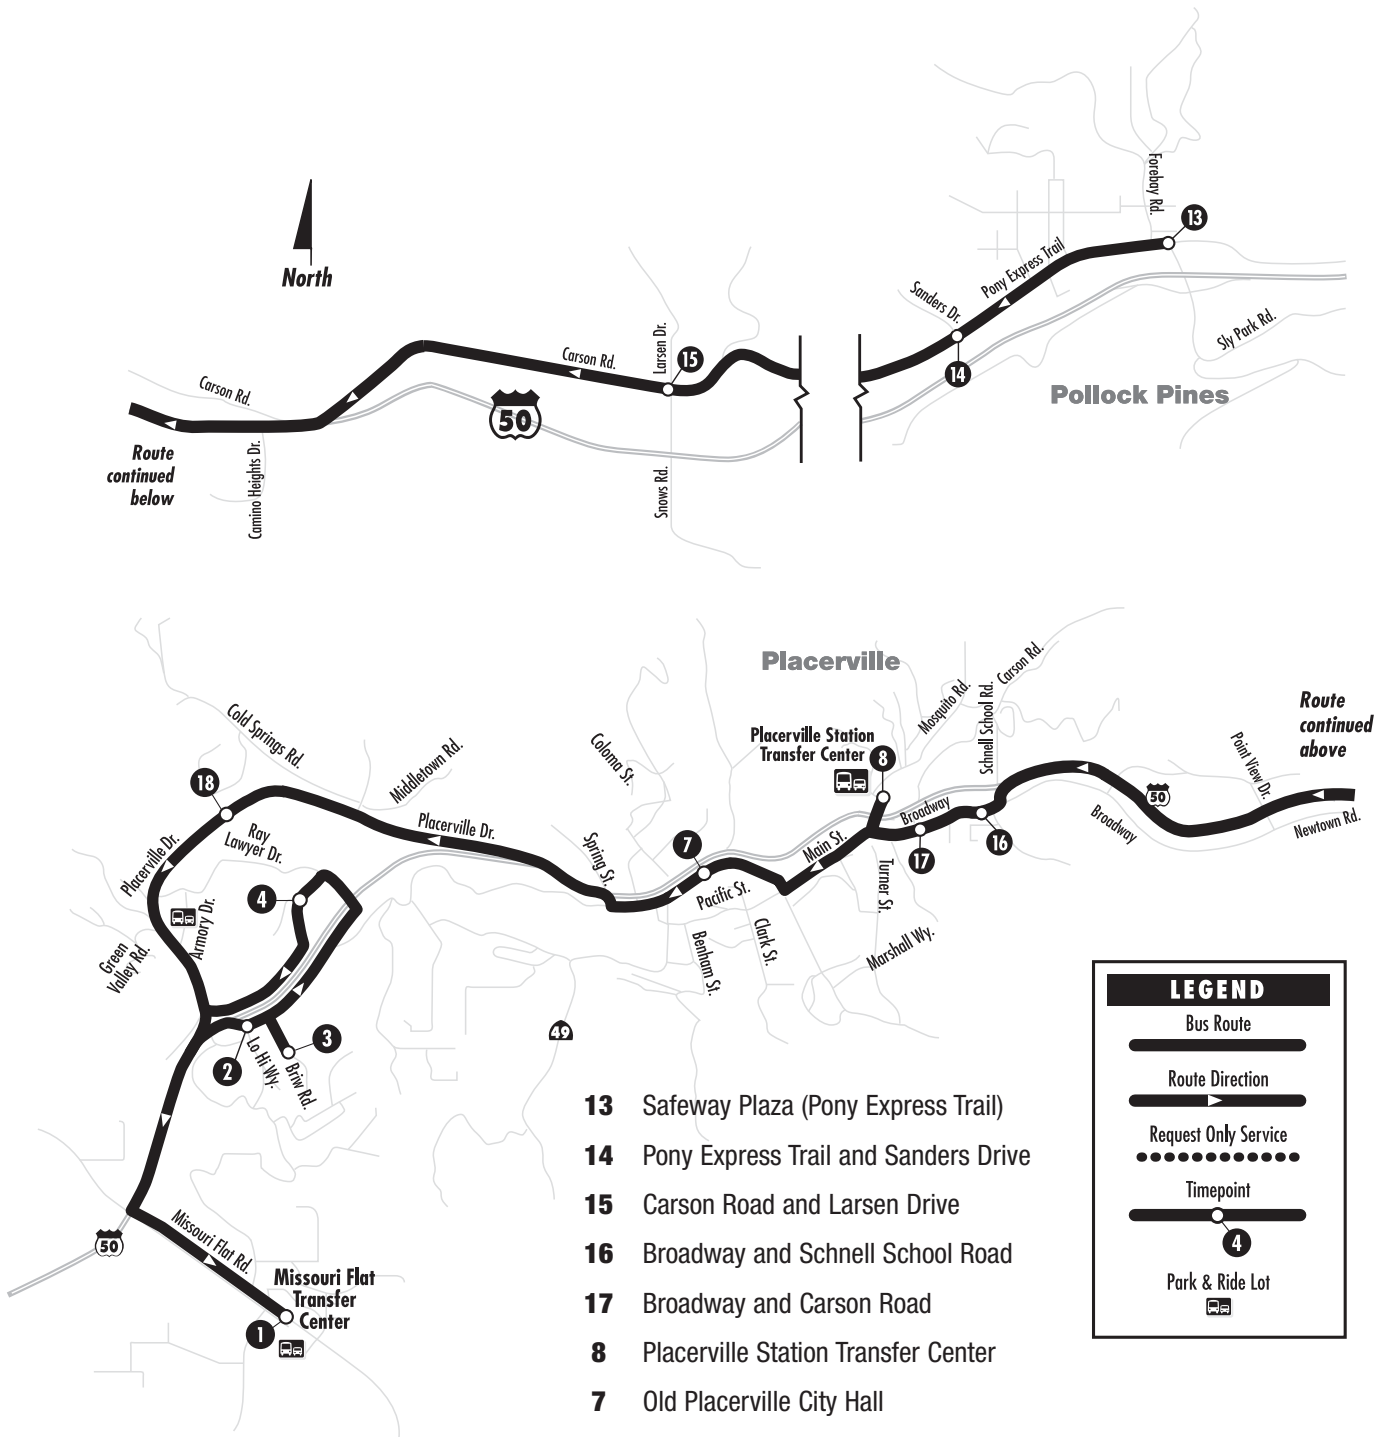

# POLLOCK PINES – WESTBOUND

ROM: Safeway Plaza (Pony Express Trail) TO: Missouri Flat Transfer Center

Monday through Friday

- 13 Safeway Plaza (Pony Express Trail)
- 14 Pony Express Trail and Sanders Drive
- 15 Carson Road and Larsen Drive
- 16 Broadway and Schnell School Road
- 17 Broadway and Carson Road
- 8 Placerville Station Transfer Center
- 7 Old Placerville City Hall
- 18 Regal Theaters
- 2 Forni Rd. and Lo-Hi Way
- 3 Human Services (Briw Rd.)
- 4 Placerville Library
- 1 Missouri Flat Transfer Center