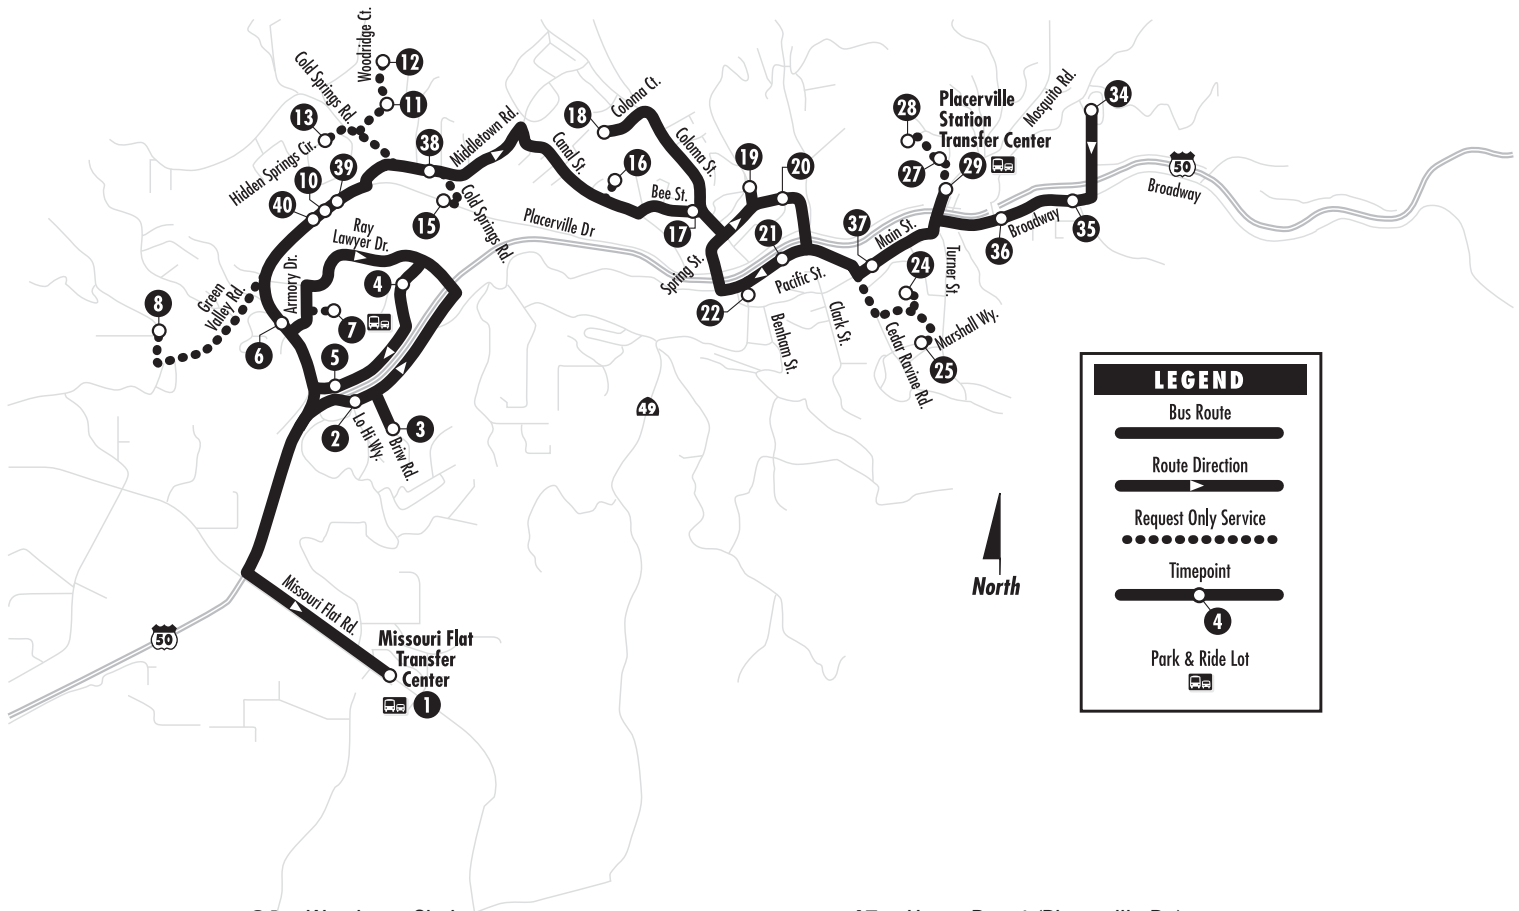

PLACERVILLE – WESTBOUND

FROM: Woodman Circle TO: Missouri Flat Transfer Center

Monday through Saturday

LEGEND

- Bus Route
- Route Direction
- Request Only Service
- Timepoint
- Park & Ride Lot

- | | |
|--|---|
| <ul style="list-style-type: none"> 34 Woodman Circle 35 Broadway and Schnell School Rd. 36 Broadway and Carson Rd. 29 Placerville Station Transfer Center 27 Clay St. and New Jersey Way 28 Cottonwood Senior Apartments 37 Midtown Mall 25 Marshall Hospital 24 Fowler Way 21 Old Placerville City Hall 22 Placerville Post Office 19 Tunnel St. Apartments 20 Placerville Senior Center 18 Coloma Court 17 Bee St. and Coloma St. 16 El Dorado High School | <ul style="list-style-type: none"> 15 Home Depot (Placerville Dr.) 38 DMV (Placerville Office) 11 Woodridge Court 12 Ridgcrest Apartments 13 Hidden Springs Circle 39 Placerville Snowline Hospice 10 M.O.R.E. Workshop 40 Regal Theaters 8 Phoenix Center (Mallard Lane) 7 El Dorado County Fairgrounds Park & Ride 6 Raley's (Placerville Dr.) 2 Forni Rd. and Lo-Hi Way 3 Human Services (Briw Rd.) 4 Placerville Library 5 Big Lots (Fair Lane) 1 Missouri Flat Transfer Center |
|--|---|